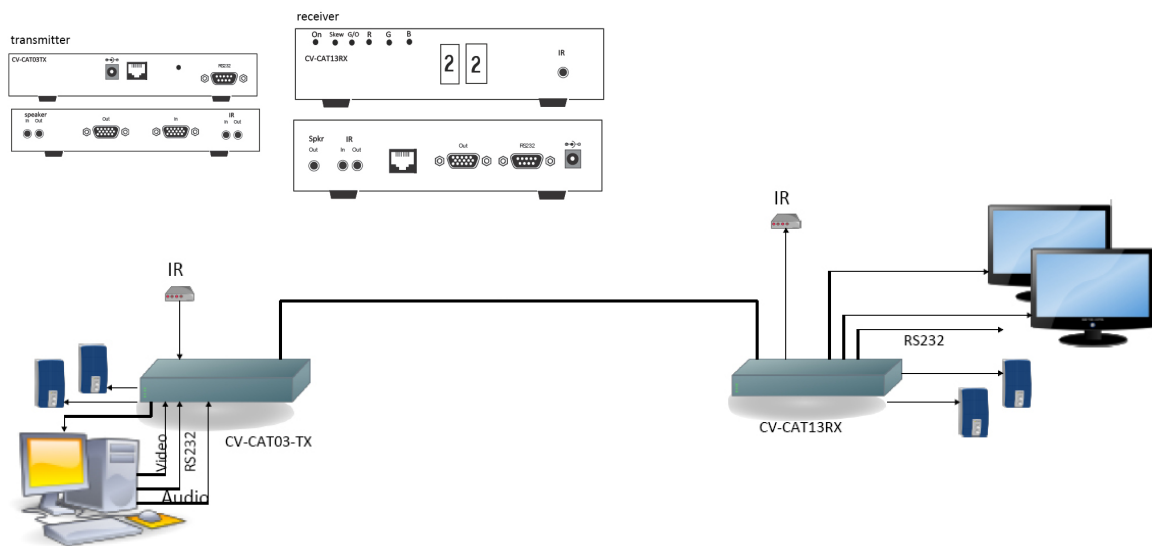

CV-CAT13RX

extended range receiver
for video, audio, IR and RS-232

Convex CV-CAT signal distribution hardware

SIGNAL RESOLUTION AND DISTANCE RANGE GUIDE

Convex Product #	Cable Type	VGA 640x480	SVGA 800x600	XGA 1024x768	HD720P 1280x720	SXGA 1280x1024	HD1080i 1290x1080	UXGA 1600x1200	HD1080P 1920x1080

RECEIVERS									
CV-CAT13RX	CAT5 Skew free CAT5	1700' 2040'	1200' 1560'	1000' 1300'	750' 975'	750' 1125'	750' 1125'	650' 975'	550' 825'
CV-CAT11RX	CAT5 Skew free CAT5	1000' 1200'	700' 910'	300' 390'	250' 325'	250' 375'	200' 300'	200' 300'	150' 225'
CV-CAT1012X	CAT5 Skew free CAT5	800' 960'	650' 845'	275' 358'	225' 293'	225' 338'	175' 263'	175' 263'	125' 188'
CV-CAT03RX	CAT5 Skew free CAT5	1000' 1200'	700' 910'	450' 585'	425' 553'	400' 600'	375' 563'	300' 450'	275' 413'
CV-CAT01RX	CAT5 Skew free CAT5	1000' 1200'	700' 910'	300' 390'	250' 325'	250' 375'	200' 300'	200' 300'	150' 225'
CV-CAT03RX	CAT5 Skew free CAT5	1000' 1200'	700' 910'	450' 585'	425' 553'	400' 600'	375' 563'	300' 450'	275' 413'
CV-CATHD1RX	CAT5 Skew free CAT5	1000' 1200'	700' 910'	450' 585'	425' 553'	400' 600'	375' 563'	300' 450'	275' 413'
CV-CATHD2RX	CAT5 Skew free CAT5	1000' 1200'	700' 910'	450' 585'	425' 553'	400' 600'	375' 563'	300' 450'	275' 413'
CV-CAT1DVIRX	DVX-RX200S CAT6	250'	250'	250'	220'	220'	220'	220'	220'

Convex customer service: 1-800-461-0006
www.convexav.com

Convex audio/video equipment distributed by:
Martech - driving strategic sales
11565 - 149 Street
Edmonton, Alberta, Canada
T5M 1W9

phone: 780-454-2006
www.drivingstrategicsales.com