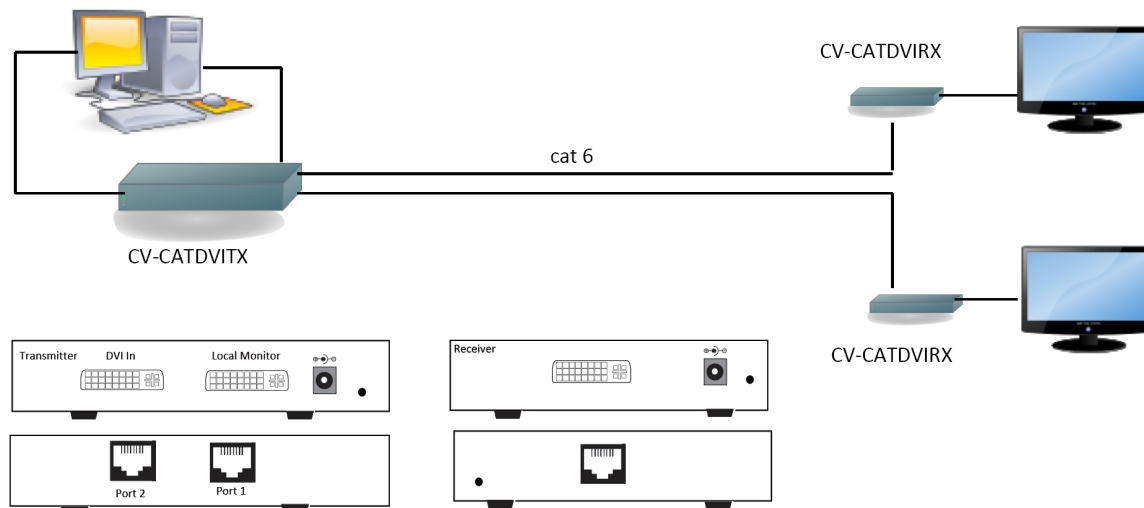

CV-CATDVIKIT

transmitter and receiver kit
DVI video over CAT6 STP cable

Convex CV-CAT signal distribution hardware

SIGNAL RESOLUTION AND DISTANCE RANGE GUIDE

Convex Product #	Cable Type	VGA 640x480	SVGA 800x600	XGA 1024x768	HD720P 1280x720	SXGA 1280x1024	HD1080i 1290x1080	UXGA 1600x1200	HD1080P 1920x1080

RECEIVERS

CV-CATIR	CAT5 Skew free CAT5	IR range is 1000'							
CV-CAT01RX	CAT5 Skew free CAT5	1000' 1200'	700' 910'	300' 390'	250' 325'	250' 375'	200' 300'	200' 300'	150' 225'
CV-CAT012X	CAT5 Skew free CAT5	800' 960'	650' 845'	275' 358'	225' 293'	225' 338'	175' 263'	175' 263'	125' 188'
CV-CAT03RX	CAT5 Skew free CAT5	1000' 1200'	700' 910'	450' 585'	425' 553'	400' 600'	375' 563'	300' 450'	275' 413'
CV-CAT11RX	CAT5 Skew free CAT5	1000' 1200'	700' 910'	300' 390'	250' 325'	250' 375'	200' 300'	200' 300'	150' 225'
CV-CATHD1RX	CAT5 Skew free CAT5	1000' 1200'	700' 910'	450' 585'	425' 553'	400' 600'	375' 563'	300' 450'	275' 413'
CV-CATHD2RX	CAT5 Skew free CAT5	1000' 1200'	700' 910'	450' 585'	425' 553'	400' 600'	375' 563'	300' 450'	275' 413'
CV-CAT1DVIRX	DVX-RX200S CAT6	250'	250'	250'	220'	220'	220'	220'	220'
CV-CAT13RX	CAT5 Skew free CAT5	1700' 2040'	1200' 1560'	1000' 1300'	750' 975'	750' 1125'	750' 1125'	650' 975'	550' 825'

Convex customer service: 1-800-461-0006
www.convexav.com

Convex audio/video equipment distributed by:
Martech - driving strategic sales
11565 - 149 Street
Edmonton, Alberta, Canada
T5M 1W9

phone: 780-454-2006
www.drivingstrategicsales.com