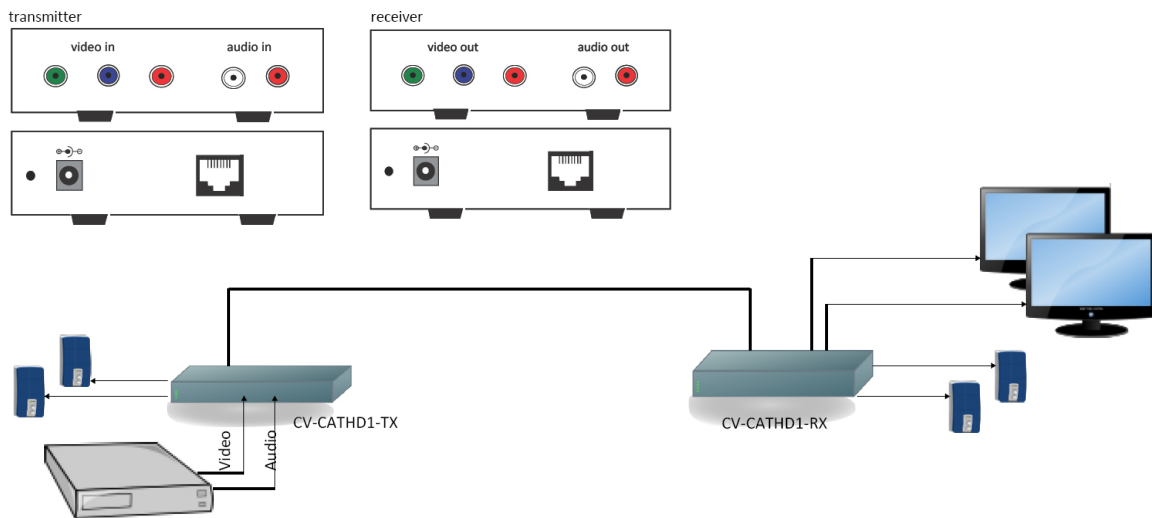

CV-CATHD1KIT

transmitter and receiver kit
HD video and audio over CAT5

Convex CV-CAT signal distribution hardware

SIGNAL RESOLUTION AND DISTANCE RANGE GUIDE

Convex Product #	Cable Type	VGA 640x480	SVGA 800x600	XGA 1024x768	HD720P 1280x720	SXGA 1280x1024	HD1080i 1290x1080	UXGA 1600x1200	HD1080P 1920x1080

RECEIVERS

CV-CATIR	CAT5 Skew free CAT5	IR range is 1000'							
CV-CAT01RX	CAT5 Skew free CAT5	1000' 1200'	700' 910'	300' 390'	250' 325'	250' 375'	200' 300'	200' 300'	150' 225'
CV-CAT012X	CAT5 Skew free CAT5	800' 960'	650' 845'	275' 358'	225' 293'	225' 338'	175' 263'	175' 263'	125' 188'
CV-CAT03RX	CAT5 Skew free CAT5	1000' 1200'	700' 910'	450' 585'	425' 553'	400' 600'	375' 563'	300' 450'	275' 413'
CV-CAT11RX	CAT5 Skew free CAT5	1000' 1200'	700' 910'	300' 390'	250' 325'	250' 375'	200' 300'	200' 300'	150' 225'
CV-CATHD1RX	CAT5 Skew free CAT5	1000' 1200'	700' 910'	450' 585'	425' 553'	400' 600'	375' 563'	300' 450'	275' 413'
CV-CATHD2RX	CAT5 Skew free CAT5	1000' 1200'	700' 910'	450' 585'	425' 553'	400' 600'	375' 563'	300' 450'	275' 413'
CV-CAT1DVIRX	DVX-RX200S CAT6	250'	250'	250'	220'	220'	220'	220'	220'
CV-CAT13RX	CAT5 Skew free CAT5	1700' 2040'	1200' 1560'	1000' 1300'	750' 975'	750' 1125'	750' 1125'	650' 975'	550' 825'

Convex customer service: 1-800-461-0006
www.convexav.com

Convex audio/video equipment distributed by:
Martech - driving strategic sales
11565 - 149 Street
Edmonton, Alberta, Canada
T5M 1W9

phone: 780-454-2006
www.drivingstrategicsales.com