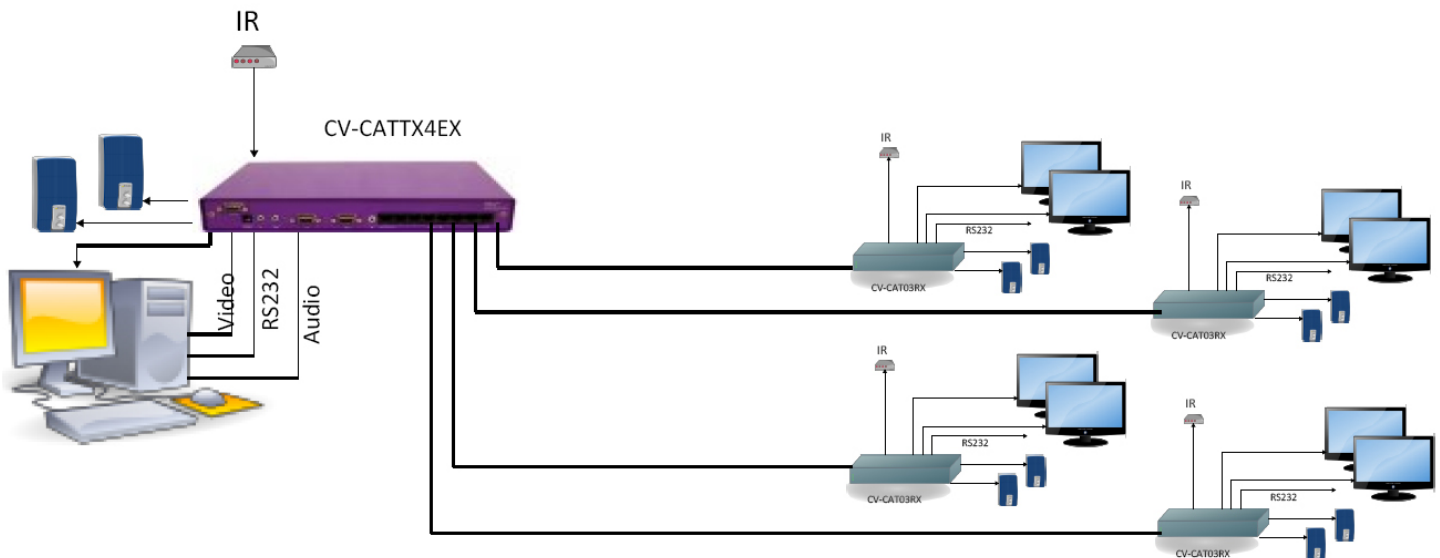

CV-CATTX16EX

16-port transmitter
for video, audio, IR and RS-232

specifications: CV-CATTX16EX

Video format	supports VGA, SVGA, XGA, SXGA up to 1900x1200; RGBHV, RGsB, YUV, Y/C, CVBS video
Bandwidth	300 MHz
Range	1,000 feet (300 m)
Analog signal level	1 volt
Impedance	75 Ω
Connector	high density HD15
Sync	TTL, range of 30-120 Hz
Audio signal type	Stereo unbalanced
Audio connector	3.5 mm jack
RS-232 signal	9600 baud TXD, RXD
RS-232 connector	DB9 9 pin bidirectional
System cable type	CAT5 UTP
Power	5 volts DC
Power connector	5 x 2.1 mm DC jack

key features:

- supports multiple screens
- uses easy-to-install, inexpensive CAT5/5e/6/7/8 cable
- range up to 1,000 feet (300 m) without signal repeaters
- supports high resolution video up to 1900x1200 and stereo audio
- compatible with line level stereo audio
- RS-232 control to single or multiple displays to manage and prolong the life of the displays
- IR commands to single or multiple displays
- sync format / polarity preservation
- high ground loop immunity
- built-in power surge, transient and lightning protection
- designated trimmer in remote unit compensates for cable length
- compact metal enclosure

CV-CATTX16EX

16-port transmitter
for video, audio, IR and RS-232

System diagram (CV-CATTX4EX 4-port model shown)

Convex audio/video equipment distributed by:
Martech - driving strategic sales
11565 - 149 Street
Edmonton, Alberta, Canada
T5M 1W9