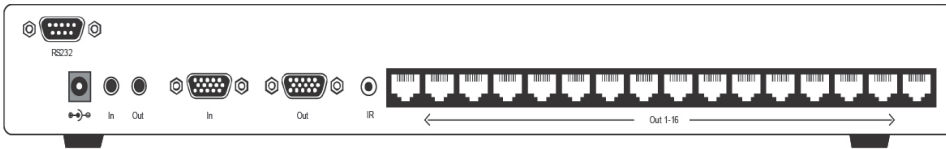

CV-CATTX16EX

16-port transmitter
for video, audio, IR and RS-232

System diagram (CV-CATTX4EX 4-port model shown)

Convex audio/video equipment distributed by:
Martech - driving strategic sales
11565 - 149 Street
Edmonton, Alberta, Canada
T5M 1W9

phone: 780-454-2006
www.drivingstrategicsales.com