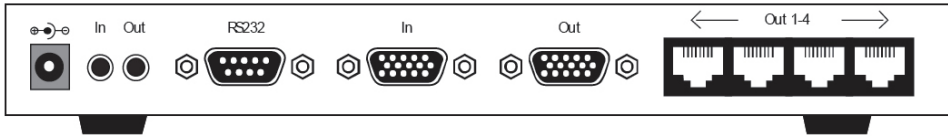

CV-CATTX4EX

4-port transmitter
for video, audio, IR and RS-232

Convex audio/video equipment distributed by:
Martech - driving strategic sales
11565 - 149 Street
Edmonton, Alberta, Canada
T5M 1W9

phone: 780-454-2006
www.drivingstrategicsales.com