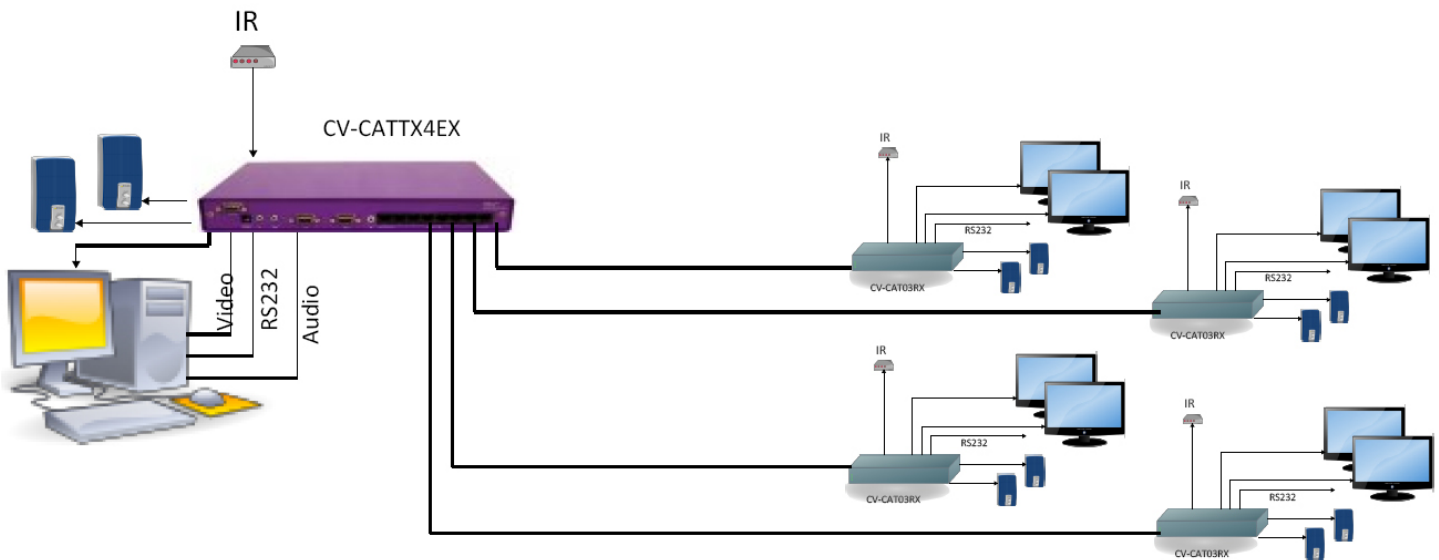

## description:

The CV-CATTX4EX broadcasts a wide range of video and audio formats and IR and RS-232 signals to up to 4 locations using CAT5 unshielded twisted pair cabling.

## key features:

- supports multiple screens
- uses easy-to-install, inexpensive CAT5/5e/6/7/8 cable
- range up to 1,000 feet (300 m) without signal repeaters
- supports high resolution video up to 1900x1200 and stereo audio
- compatible with line level stereo audio
- RS-232 control to single or multiple displays to manage and prolong the life of the displays
- IR commands to single or multiple displays
- sync format / polarity preservation
- high ground loop immunity
- built-in power surge, transient and lightning protection
- designated trimmer in remote unit compensates for cable length
- compact metal enclosure

## included hardware:

CV-CATTX4EX (transmitter, power supply)

Convex audio/video equipment distributed by:  
Martech - driving strategic sales  
11565 - 149 Street  
Edmonton, Alberta, Canada  
T5M 1W9

phone: 780-454-2006  
www.drivingstrategicsales.com

# CV-CATTX4EX

4-port transmitter  
for video, audio, IR and RS-232

Convex audio/video equipment distributed by:  
Martech - driving strategic sales  
11565 - 149 Street  
Edmonton, Alberta, Canada  
T5M 1W9