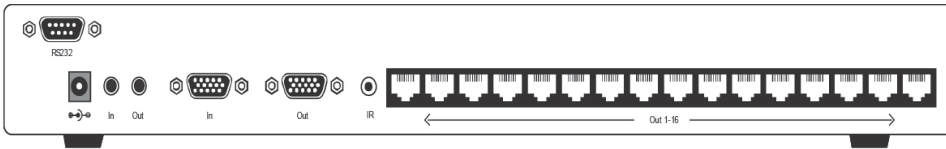

CV-CATTX8EX

8-port transmitter
for video, audio, IR and RS-232

Back connection panel (CV-CATTX16EX 16-port model shown)

System diagram (CV-CATTX4EX 4-port model shown)

Convex audio/video equipment distributed by:
Martech - driving strategic sales
11565 - 149 Street
Edmonton, Alberta, Canada
T5M 1W9