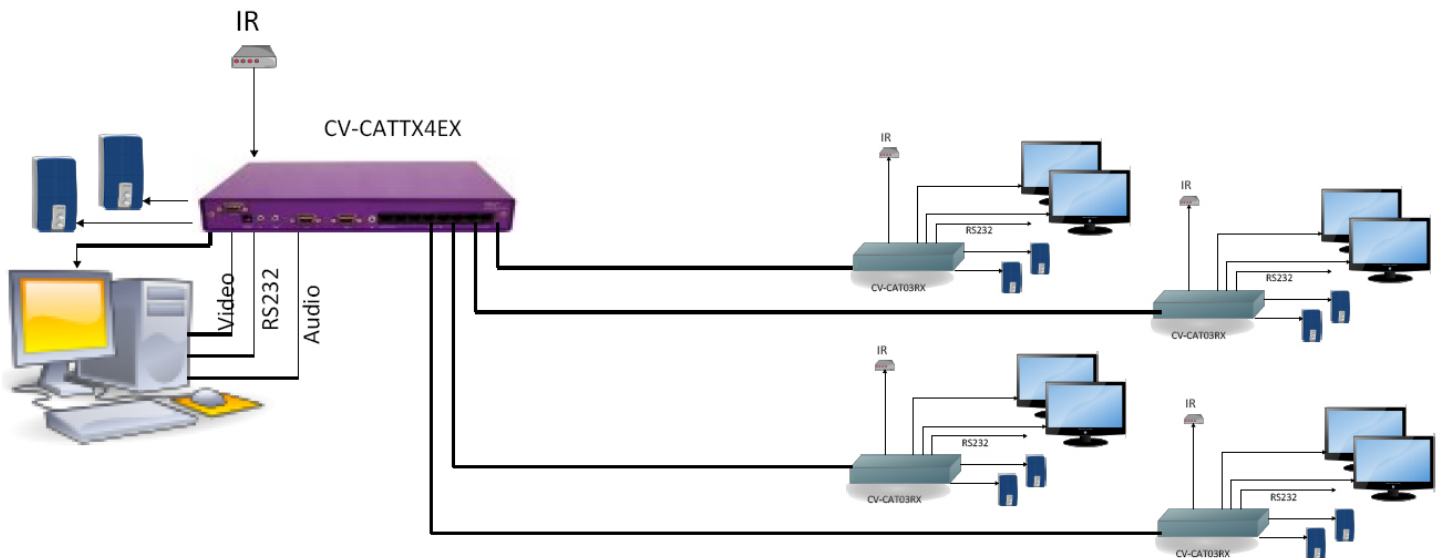

key features:

- supports multiple screens
- uses easy-to-install, inexpensive CAT5/5e/6/7/8 cable
- range up to 1,000 feet (300 m) without signal repeaters
- supports high resolution video up to 1900x1200 and stereo audio
- compatible with line level stereo audio
- RS-232 control to single or multiple displays to manage and prolong the life of the displays
- IR commands to single or multiple displays
- sync format / polarity preservation
- high ground loop immunity
- built-in power surge, transient and lightning protection
- designated trimmer in remote unit compensates for cable length
- compact metal enclosure

CV-CATTX8EX

8-port transmitter
for video, audio, IR and RS-232

Back connection panel (CV-CATTX16EX 16-port model shown)

System diagram (CV-CATTX4EX 4-port model shown)

Convex audio/video equipment distributed by:
Martech - driving strategic sales
11565 - 149 Street
Edmonton, Alberta, Canada
T5M 1W9