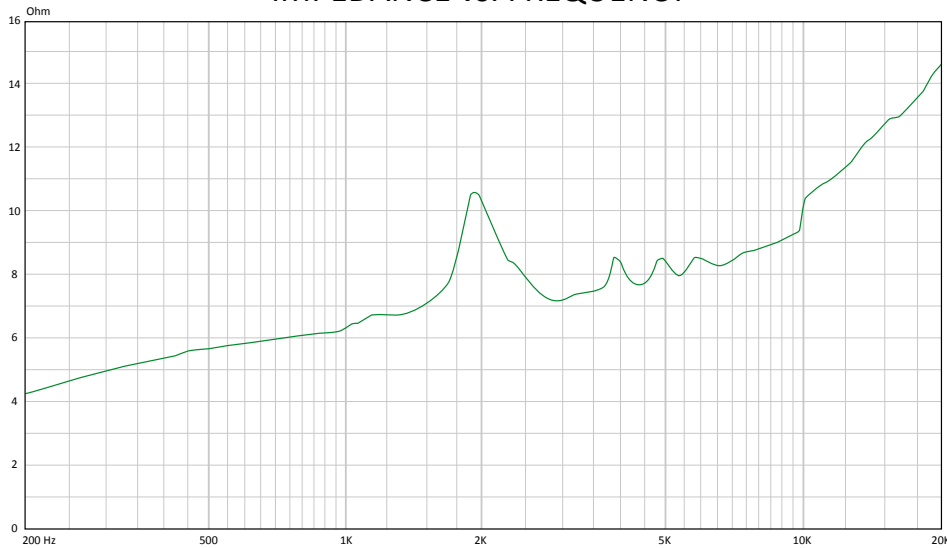

CVCAPH

voice paging horn loudspeaker technical data sheet

IMPEDANCE vs. FREQUENCY

architect's specification:

Reentrant horns shall be Convex CVCAPH having multiple operation formats including 25 volt, 70 volt and direct 8 Ω . The horn operation setting shall be selectable by means of a rear mounted selector switch having settings for 25 volt, @ 1w, 2w, 4w, 7.5w and 70 volt @ 2w, 4w, 8w, 16w.

Convex customer service: 1-800-461-0006

www.convexav.com

Convex audio/video equipment distributed by:

Martech - driving strategic sales

11565 - 149 Street

Edmonton, Alberta, Canada

T5M 1W9

phone: 780-454-2006

www.drivingstrategicsales.com