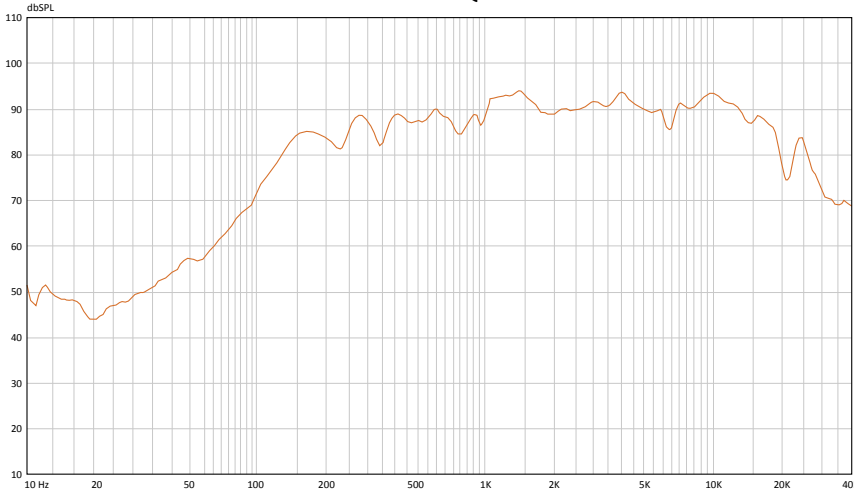

specifications: CVL32

Driver	4" (102mm) low frequency 0.5" (12.7mm) high frequency
Cone and surround	treated paper
Sensitivity	90dB @ 1 watt, 1 meter
Max power	30W
Nominal dispersion	100°
Frequency range	200Hz / 16kHz ± 10dB
Impedance	8Ω
Power taps	25/70V: 5, 10, 15, 20, 30W
Minimum impedance	6Ω @ 20kHz
Termination type	removable captive screw
Max wire guage	14 AWG
Cabinet enclosure	extruded aluminum
Grill / bracket	aluminum
Finish	"champagne" epoxy satin

physical dimensions:

Height	10.25" (265mm)
Width	5.78" (150mm)
Depth	5.78" (150mm) (includes read wire restraint and mounting bracket)

CVL32

surface mount loudspeaker technical data sheet

SPL vs. FREQUENCY

IMPEDANCE vs. FREQUENCY

architect's specification:

The surface mount loudspeakers shall be Convex model CVL32, consisting of one 4" LF and one 0.5" HF driver having a frequency response not less than 200Hz to 16kHz \pm 10dB and a sensitivity not less than 90dB at 1 watt, 1 meter. The loudspeaker shall have a power handling capability of not less than 30 watts.