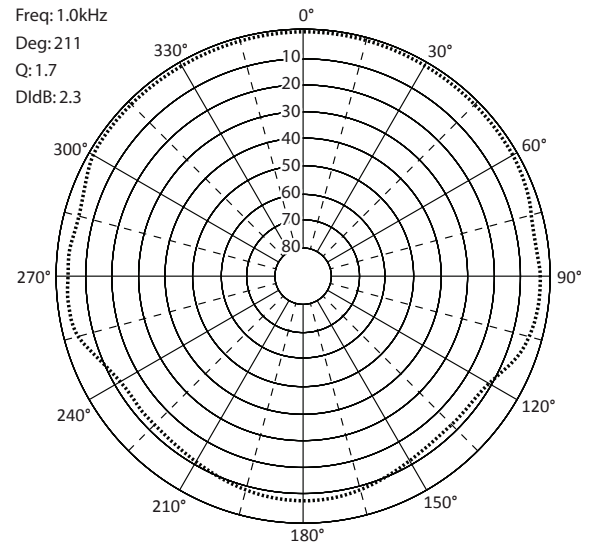

specifications: CVL32

Driver	4" (102mm) low frequency 0.5" (12.7mm) high frequency
Cone and surround	treated paper
Sensitivity	90dB @ 1 watt, 1 meter
Max power	30W
Nominal dispersion	100°
Frequency range	200Hz / 16kHz ± 10dB
Impedance	8Ω
Power taps	25/70V: 5, 10, 15, 20, 30W
Minimum impedance	6Ω @ 20kHz
Termination type	removable captive screw
Max wire guage	14 AWG
Cabinet enclosure	extruded aluminum
Grill / bracket	aluminum
Finish	"champagne" epoxy satin

physical dimensions:

Height	10.25" (265mm)
Width	5.78" (150mm)
Depth	5.78" (150mm) (includes read wire restraint and mounting bracket)

CVL32

surface mount loudspeaker technical data sheet

SPL vs. FREQUENCY