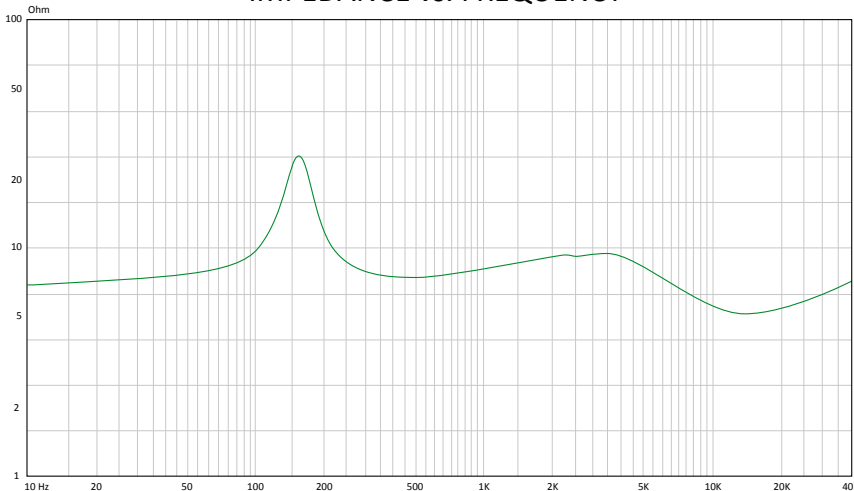

IMPEDANCE vs. FREQUENCY

architect's specification:

The surface mount loudspeakers shall be Convex model CVL32, consisting of one 4" LF and one 0.5" HF driver having a frequency response not less than 200Hz to 16kHz $\pm$ 10dB and a sensitivity not less than 90dB at 1 watt, 1 meter. The loudspeaker shall have a power handling capability of not less than 30 watts.

The loudspeaker shall have selectable impedance switching compatible with both 25V and 70V systems and power settings at 5W, 10W, 15W, 20W and 30W as well as a position for 8 Ω direct. The mini-line column loudspeakers shall be enclosed in a weather resistant aluminum housing and ship complete with mounting hardware.

Convex customer service: 1-800-461-0006
www.convexav.com

Convex audio/video equipment distributed by:
Martech - driving strategic sales
11565 - 149 Street
Edmonton, Alberta, Canada
T5M 1W9

phone: 780-454-2006
www.drivingstrategicsales.com