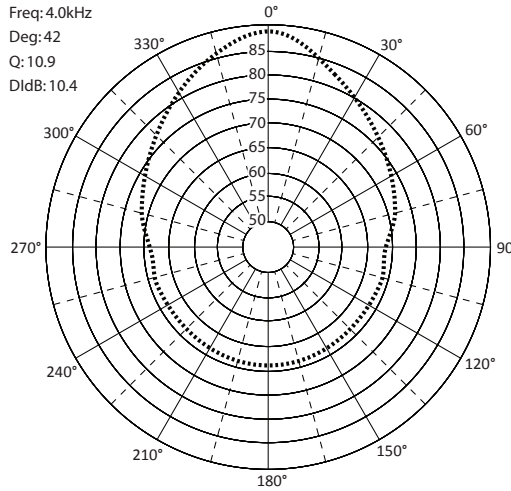

support hardware:

- metal mounting U bracket included

specifications: CVPJ4

Driver (HF and LF)	4" (102 mm) full range
Cone material	Treated paper
Surround material	Treated paper
Voice coil size	1" (25mm)
Speaker basket	Stamped steel
Sensitivity	97dB
Max power	80W
Nominal dispersion	100° horizontal, 85° vertical
Frequency range	100hz / 16khz ±3db
Impedance	8Ω
Tap settings	70V (30w, 15w, 7.5w, 1.9w) 100V (30w, 15w, 7.5w) Direct (8Ω)
Minimum impedance	n/a
Termination type	Tined color code leads
Max wire gauge	12 AWG

physical dimensions:

Depth	10.78" (274 mm)
Horn width	14.38" (365 mm)
Bracket width	9.25" (235 mm)
Hole mount spacing	4" (101 mm)
Net weight	27.3 lbs (12.4 kg)

CVPJ4

weather resistant cylinder loudspeaker technical data sheet

architect's specification:

The surface mount loudspeaker shall be a Convex CVPJ4 consisting of a 4" full range speaker capable of 70V operation with 2W, 4W, 8W and 16W tap selections as well as 8Ω direct. The speaker shall be housed in a weather resistant aluminum cylinder enclosure, white finish. Tap selection on the rear protected from weather. The speaker shall ship complete with U mount bracket. The enclosure dimensions shall be 10.1" long x 5.9" diameter. This device shall have a frequency response of 120Hz to 16kHz ± 10dB with a maximum power handling of 20 watts.