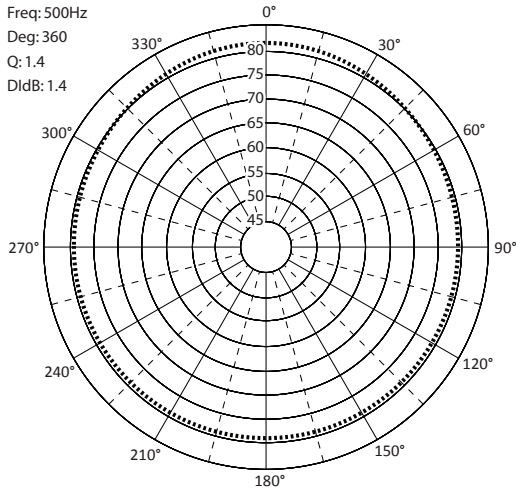

support hardware:

- metal mounting U bracket included

specifications: CVPJ4

Driver (HF and LF)	4" (102 mm) full range
Cone material	Treated paper
Surround material	Treated paper
Voice coil size	1" (25mm)
Speaker basket	Stamped steel
Sensitivity	97dB
Max power	80W
Nominal dispersion	100° horizontal, 85° vertical
Frequency range	100hz / 16khz ±3db
Impedance	8Ω
Tap settings	70V (30w, 15w, 7.5w, 1.9w) 100V (30w, 15w, 7.5w) Direct (8Ω)
Minimum impedance	n/a
Termination type	Tined color code leads
Max wire gauge	12 AWG

physical dimensions:

Depth	10.78" (274 mm)
Horn width	14.38" (365 mm)
Bracket width	9.25" (235 mm)
Hole mount spacing	4" (101 mm)
Net weight	27.3 lbs (12.4 kg)

CVPJ4

weather resistant cylinder loudspeaker technical data sheet

architect's specification:

The surface mount loudspeaker shall be a Convex CVPJ4 consisting of a 4" full range speaker capable of 70V operation with 2W, 4W, 8W and 16W tap selections as well as 8Ω direct. The speaker shall be housed in a weather resistant aluminum cylinder enclosure, white finish. Tap selection on the rear protected from weather. The speaker shall ship complete with U mount bracket. The enclosure dimensions shall be 10.1" long x 5.9" diameter. This device shall have a frequency response of 120Hz to 16kHz ± 10dB with a maximum power handling of 20 watts.