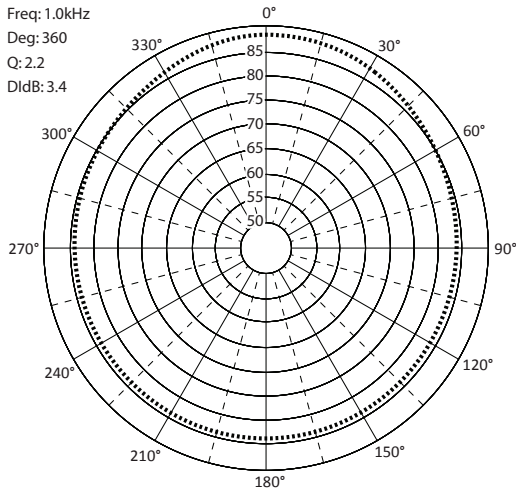

support hardware:

- metal mounting U bracket included

specifications: CVPJ4

Driver (HF and LF)	4" (102 mm) full range
Cone material	Treated paper
Surround material	Treated paper
Voice coil size	1" (25mm)
Speaker basket	Stamped steel
Sensitivity	97dB
Max power	80W
Nominal dispersion	100° horizontal, 85° vertical
Frequency range	100hz / 16khz ±3db
Impedance	8Ω
Tap settings	70V (30w, 15w, 7.5w, 1.9w) 100V (30w, 15w, 7.5w) Direct (8Ω)
Minimum impedance	n/a
Termination type	Tined color code leads
Max wire gauge	12 AWG

physical dimensions:

Depth	10.78" (274 mm)
Horn width	14.38" (365 mm)
Bracket width	9.25" (235 mm)
Hole mount spacing	4" (101 mm)
Net weight	27.3 lbs (12.4 kg)

CVPJ4

weather resistant cylinder loudspeaker technical data sheet

architect's specification:

The surface mount loudspeaker shall be a Convex CVPJ4 consisting of a 4" full range speaker capable of 70V operation with 2W, 4W, 8W and 16W tap selections as well as 8Ω direct. The speaker shall be housed in a weather resistant aluminum cylinder enclosure, white finish. Tap selection on the rear protected from weather. The speaker shall ship complete with U mount bracket. The enclosure dimensions shall be 10.1" long x 5.9" diameter. This device shall have a frequency response of 120Hz to 16kHz ± 10dB with a maximum power handling of 20 watts.